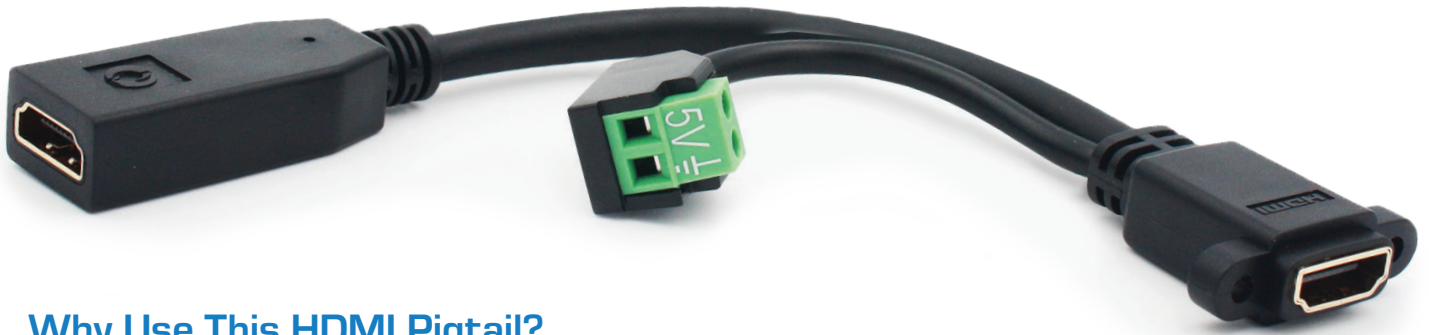

Active HDMI Pigtail

Extend HDMI Signals with Injectable Power Option

Why Use This HDMI Pigtail?

Active: The PMC-HDF-A pigtail has built-in electronics that extend HDMI signals and resolve AOC related issues in multi-point applications.

Power: The 5v remote input supplies power from the display end, eliminating the need for supplemental power at the source.

Construction: These HDMI cables are built using premium materials and come complete with durable molded connectors.

Panel Mount: These Covid panel mount pigtail connectors can be mounted to Covid panels or wall plate products with ease.

Specifications

- Non-Plenum
- Supports Resolutions up to 4K@60Hz
- 8" Pigtail Design - Panel Mount
- 5v Remote Power Input for Optional Power
- Female to Female Configuration
- Durable Molded Connectors
- Recommended for use with Covid AOC Cables
- 16 AWG wire is recommended when utilizing power option