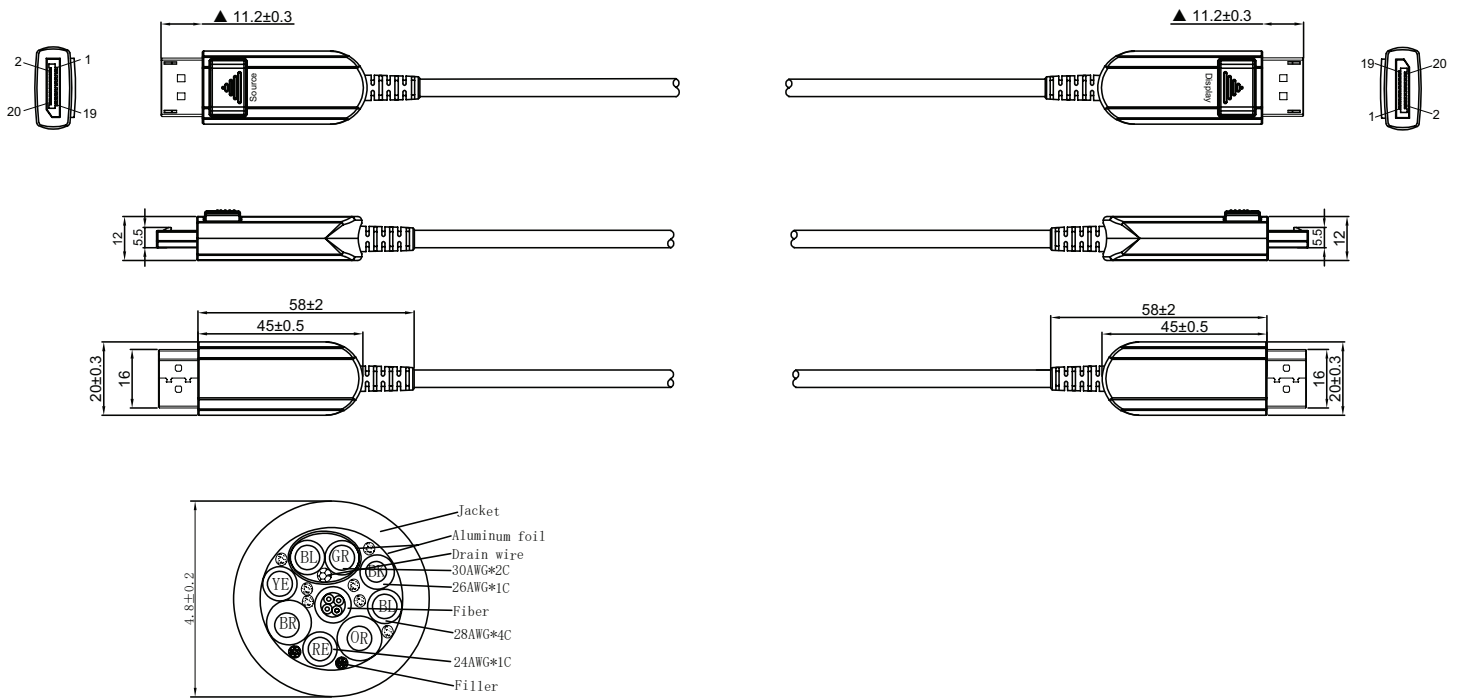

### Technical Specifications

Maximum Video Settings.....	4K@120Hz, 8K@60Hz (w/ DSC)
Connectors.....	Standard DP
Connector Hood.....	Plastic - Black
Cable Jacket.....	Plenum-Rated, Black
Cable Type.....	DisplayPort 1.4
Bandwidth.....	32.4 Gbps (HBR3)
Data Speed.....	25.92 Gbps
Maximum Pixel Clock Frequency.....	810Mhz
Maximum Color Depth.....	48bits
Compression.....	DSC 1.2a (3:1 Compression Ratio)
Operating Temperature.....	0°C ~ + 50°C
Storage Temperature.....	-20°C ~ + 85°C
Operating Humidity.....	5% to 85% (non-condensing)
Available Lengths.....	25ft, 35ft, 50ft, 75ft, 100ft, 150ft
Compliances.....	HDCP 1.4, 2.2