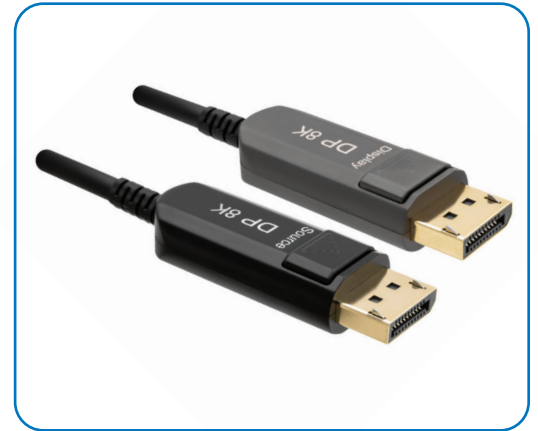

## P-DPA30

**Description:** DP 1.4 Active Optical Cable, DSC 1.2a, Lengths up to 150ft, 4K120Hz, 8K60Hz, Plenum

**Why Use This Product:** This DisplayPort cable is an excellent choice for high performance displays and graphics cards in situations that call for a long distance cable.

### Key Features

- Plenum
- DP 1.4 | HBR3 (32.4 Gbps Max Bandwidth)
- Resolutions up to 4K@120Hz and 8K@60Hz with DSC
- Active Optical Cable (Fiber-Copper Hybrid)
- Supports DTS X, Dolby TrueHD, Dolby Atmos, Dolby True HD, and DTS-HD Master Audio
- Up to 32 audio channels (LPCM)
- Gold-plated DisplayPort locking connectors
- RoHS compliant

Active Optical DP 1.4 Cable with DSC 1.2a  
Plenum

Part Number:	P-DPA30
Revision Number:	1
Date:	1-31-2024
Page Number:	1 of 2

1723 W. 4th Street Tempe Arizona 85281  
P: 800.638.6104 | F: 480.966.6728 | E: sales@covid.com | www.covid.com