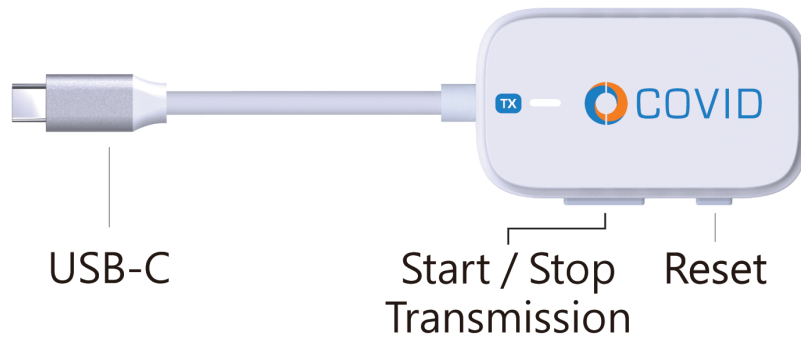

Transmitter