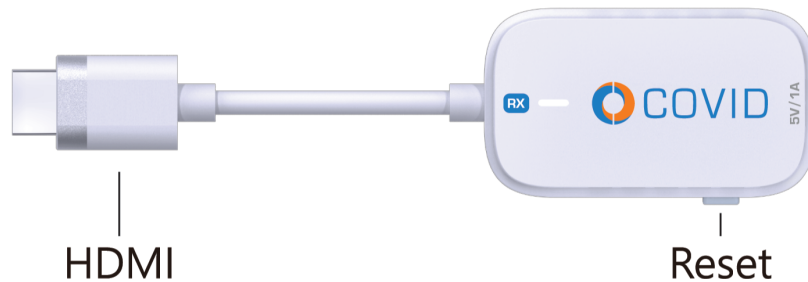

Receiver

Part Number:	ECW-100
Revision Number:	2.2
Date:	2-26-25
Page Number:	2 of 2

USB-C to HDMI Wireless Extender Set (Full HD)