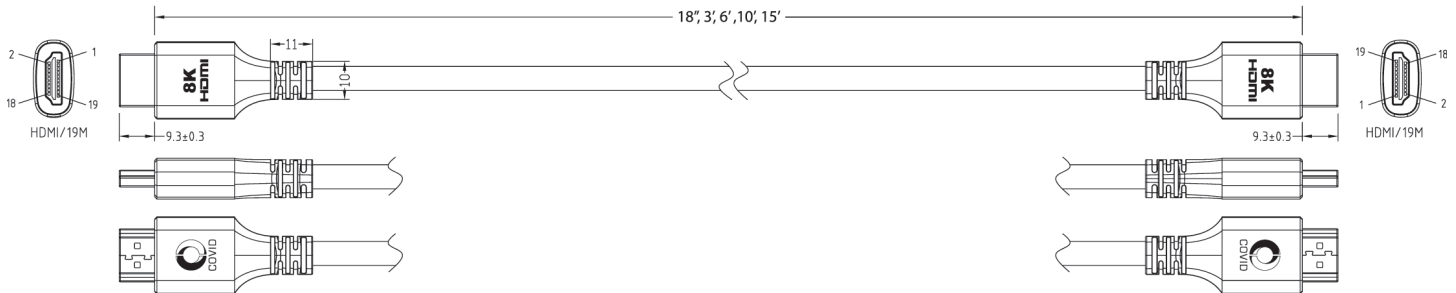

Key Features

- Non-Plenum
- HDMI 2.1 Cable | 48Gbps
- Supports HDR10 and resolutions up to 4320p@60Hz (8K)
- DSC 1.2 resolutions up to 8K@120Hz and 10K@120Hz
- 18in-10ft (30AWG), 15ft (28AWG)
- HEC (HDMI Ethernet Channel) 100Mbps
- eARC support for Dolby Atmos, DTS-X 5.1/7.1 Lossless
- Dolby TrueHD, and DTS-HD Surround Sound
- Supports CEC commands and ARC features
- Supports Deep Color and x.v.Color
- Ultra-Flexible, with low profile connector head
- Aluminum housing with gold-plated connectors

Disclaimer: Conditions of use may vary. Information is subject to change without notice.

TECHNICAL SPECIFICATION

EC-HD31

Technical Specifications

Maximum Video Settings.....	8K@60Hz
Maximum DSC Resolution.....	8K@120Hz and 10K@120Hz
Connectors.....	HDMI - Type A
Connector Hood.....	Aluminum, Blue
Bandwidth.....	48Gbps (4x12Gbps per channel)
Cable Type.....	HDMI 2.1
Cable Jacket.....	Non-Plenum, Black
Audio Formats.....	LPCM, Dolby Digital/Plus/EX, Dolby True HD, DTS, DTS-EX, DTS-96/24, DTS High Res, DTS-HD Master Audio, DSD
Color Depth.....	8-bit, 10-bit, 12-bit
Color Space.....	RGB, YCbCr 4:4:4 / 4:2:2 / 4:2:0
Available Lengths.....	18in, 3ft, 6ft, 10ft, 15ft