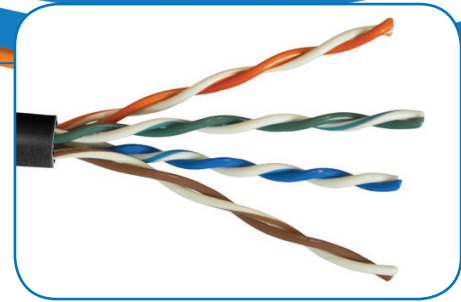

P-C5EB

Cat 5e, 350 MHz - REELEX BOX

Description Category 5e Cable - HDBT Certified
 Unshielded - Solid Conductors - Plenum

Construction

Conductor

Material: 24 AWG Bare Solid Copper

Insulation

Material: FEP
 Diameter: 0.87+/-0.03mm

Pairing

2 Insulated Conductors twisted together with varied lay lengths.

Color Code

Pair#1: Blue and White/Blue
 Pair#2: Orange and White/Orange
 Pair#3: Green and White/Green
 Pair#4: Brown and White/Brown

Rip Cord

Nylon

Jacket

Material: PVC - Plenum
 Colors: Black & Blue

Overall Diameter:

4.7 +/-0.4mm

UL Listing

Type CMP as Specified in Article 800 of the National Electric Code.