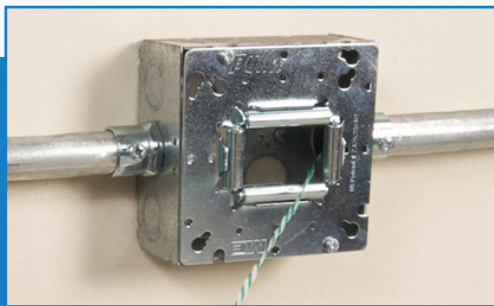

## WIRE PULLING TOOL – WALL MOUNT

### MADISON ELECTRIC ME-104 - WALL MOUNT CABLE PULLING TOOL

- Rollers make wire pulling easy
- Easily installed and removed from standard back boxes
- Durable construction

Part #: XME-104

## WIRE PULLING TOOL – CEILING MOUNT

Part #: ME-RAY

### MADISON ELECTRIC STINGRAY - CEILING MOUNT CABLE PULLING TOOL

- Protects expensive and fragile cables
- Protects ceilings from twisting and marring
- Easy to install and remove