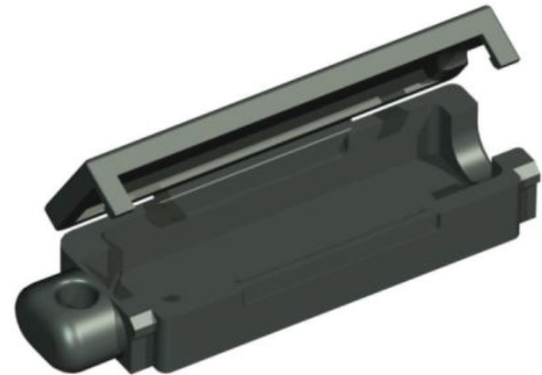

TECHNICAL SPECIFICATION

The Pulling Capsule makes guiding the Active Optical Cables easy and reduces the likelihood of snagging as the cable end is pulled through conduit, fed through voids or other tight spaces. It is also beneficial where cables pass through congested and /or small apertures, such as internally wired brackets and mounts.

- Use for conduit up to 20mm or .78in. in diameter
- Can be used multiple times

Dimensions

Part Number:	DC-PC
Revision Number:	1
Date:	6-23-2016
Page Number:	1 of 1

Pulling Capsule

1723 W. 4th Street Tempe Arizona 85281