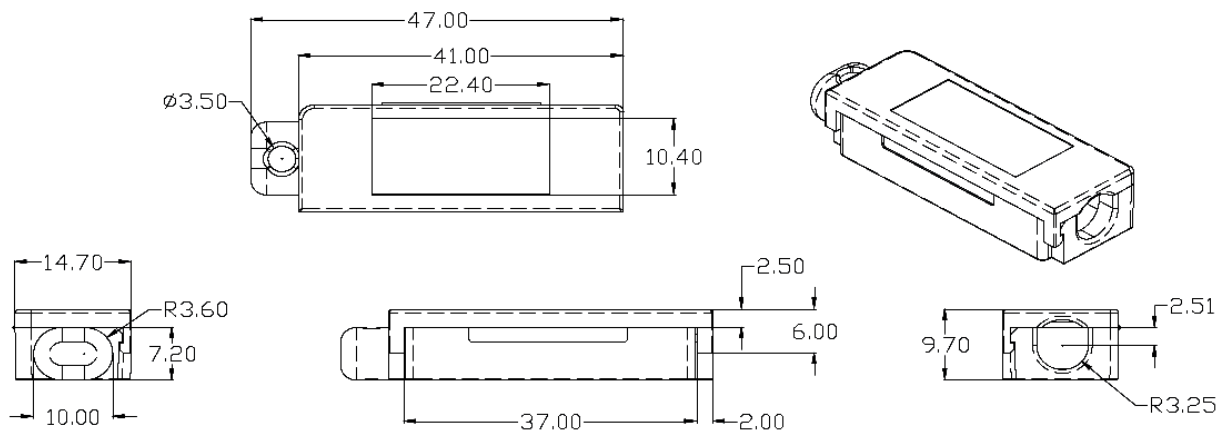

TECHNICAL SPECIFICATION

The Pulling Capsule makes guiding the Active Optical Cables easy and reduces the likelihood of snagging as the cable end is pulled through conduit, fed through voids or other tight spaces. It is also beneficial where cables pass through congested and /or small apertures, such as internally wired brackets and mounts.

- Use for conduit up to 20mm or .78in. in diameter
- Can be used multiple times

Dimensions

Part Number:	DC-PC
Revision Number:	1
Date:	6-23-2016
Page Number:	1 of 1

Pulling Capsule

1723 W. 4th Street Tempe Arizona 85281