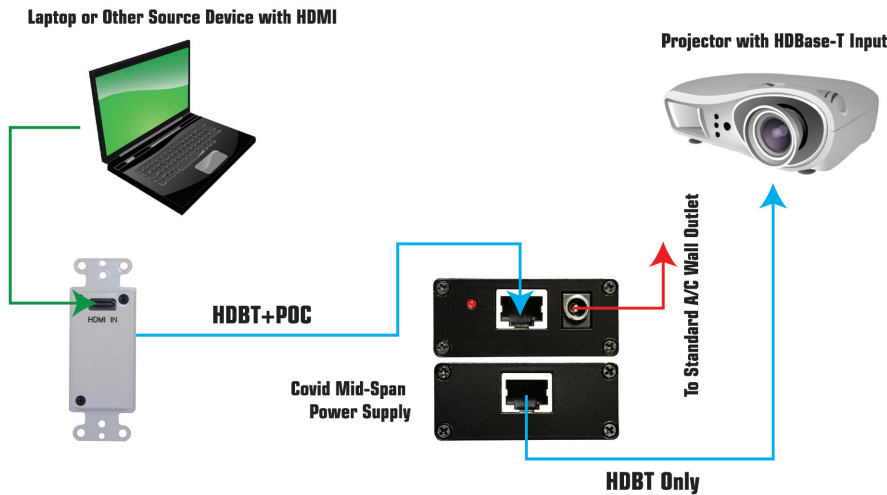

Application Diagrams

Option 1