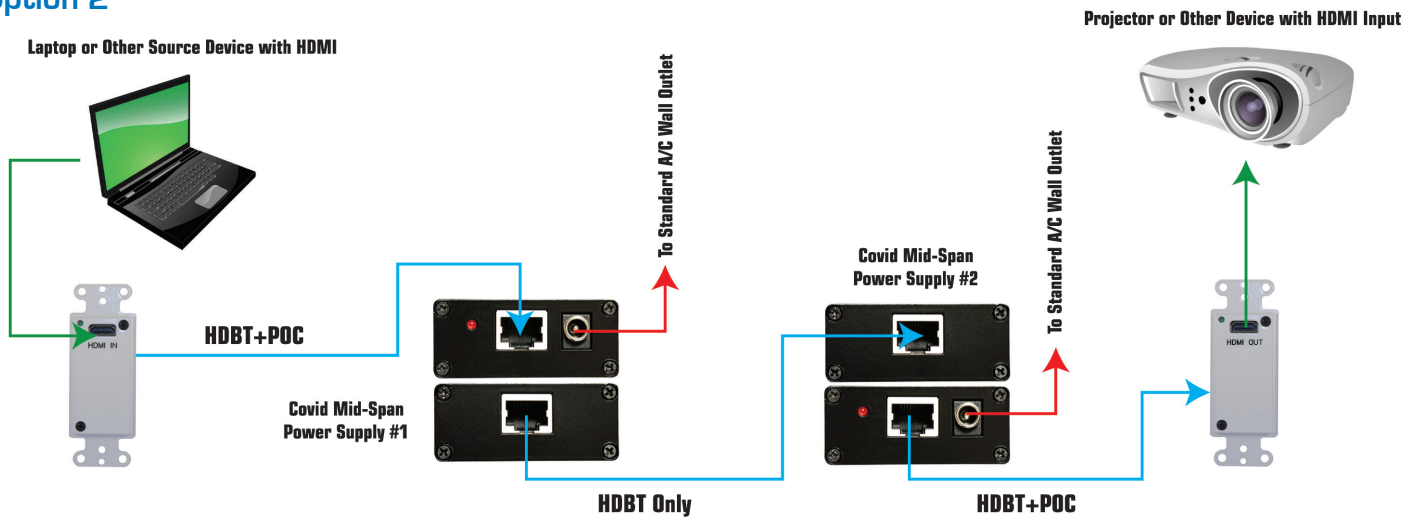

Option 2

Have questions? We're here to help.
800.638.6104 | www.covid.com